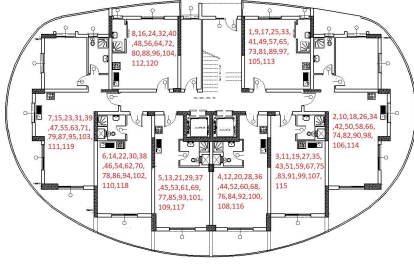

Tip Kat Planı

Z. Kat						Köşe	Deniz M.	Dağ M.	Havuz/Peysaj	Kuzey	Güney	Doğu	Batı
No:	MODEL	Brüt Alan	Balkon	Fiyat	Durum								
1	Studio (C)	36	5		SOLD				X			X	
2	1+1	103	40		SOLD				X		X	X	X
3	Studio (B)	45	8		SOLD						X		X
4	Studio (A)	45	8		SOLD						X		X
5	Studio (A)	45	8		SOLD						X		X
6	Studio (B)	45	8		SOLD						X		X
7	1+1	103	40		SOLD				X	X		X	X
8	Studio (C)	36	5		SOLD				X			X	
1. Kat						Köşe	Deniz M.	Dağ M.	Havuz/Peysaj	Kuzey	Güney	Doğu	Batı
No:	MODEL	Brüt Alan	Balkon	Fiyat	Durum								
9	Studio (C)	36	5		SOLD				X			X	
10	1+1	103	40		SOLD				X		X	X	X
11	Studio (B)	45	8		SOLD						X		X
12	Studio (A)	45	8		SOLD						X		X
13	Studio (A)	45	8		SOLD						X		X
14	Studio (B)	45	8		SOLD						X		X
15	1+1	103	40		SOLD				X	X		X	X
16	Studio (C)	36	5		SOLD				X			X	
2. Kat						Köşe	Deniz M.	Dağ M.	Havuz/Peysaj	Kuzey	Güney	Doğu	Batı
No:	MODEL	Brüt Alan	Balkon	Fiyat	Durum								
17	Studio (C)	36	5	£ 95,000	DEPOSİT				X			X	
18	1+1	103	40		SOLD				X		X	X	X
19	Studio (B)	45	8		SOLD						X		X
20	Studio (A)	45	8		SOLD						X		X
21	Studio (A)	45	8		SOLD						X		X
22	Studio (B)	45	8	£ 103,000	DEPOSİT						X		X
23	1+1	103	40		DEPOSİT				X	X		X	X
24	Studio (C)	36	5		SOLD				X			X	
3. Kat						Köşe	Deniz M.	Dağ M.	Havuz/Peysaj	Kuzey	Güney	Doğu	Batı
No:	MODEL	Brüt Alan	Balkon	Fiyat	Durum								
25	Studio (C)	36	5		SOLD				X			X	
26	1+1	103	40	£ 171,500					X		X	X	X
27	Studio (B)	45	8	£ 102,500	DEPOSİT						X		X
28	Studio (A)	45	8	£ 105,500	DEPOSİT						X		X