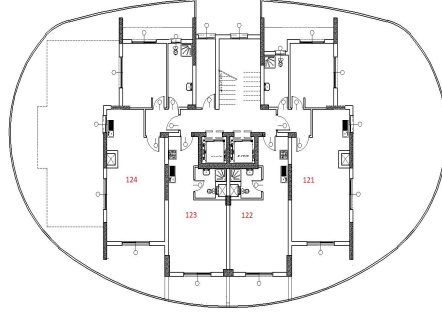

Tip Kat Planı

Z. Kat						Köşe	Deniz M.	Dağ M.	Havuz/Peysaj	Kuzey	Güney	Doğu	Batı
No:	MODEL	Brüt Alan	Balkon	Fiyat	Durum								
1	Studio (C)	36	5		SOLD				X			X	
2	1+1	103	40		SOLD				X		X	X	X
3	Studio (B)	45	8		SOLD						X		X
4	Studio (A)	45	8		SOLD						X		X
5	Studio (A)	45	8		SOLD						X		X
6	Studio (B)	45	8		SOLD						X		X
7	1+1	103	40		SOLD				X	X		X	X
8	Studio (C)	36	5		SOLD				X			X	
1. Kat						Köşe	Deniz M.	Dağ M.	Havuz/Peysaj	Kuzey	Güney	Doğu	Batı
No:	MODEL	Brüt Alan	Balkon	Fiyat	Durum								
9	Studio (C)	36	5		SOLD				X			X	
10	1+1	103	40		SOLD				X		X	X	X
11	Studio (B)	45	8		SOLD						X		X
12	Studio (A)	45	8		SOLD						X		X
13	Studio (A)	45	8		SOLD						X		X
14	Studio (B)	45	8		SOLD						X		X
15	1+1	103	40		SOLD				X	X		X	X
16	Studio (C)	36	5		SOLD				X			X	
2. Kat						Köşe	Deniz M.	Dağ M.	Havuz/Peysaj	Kuzey	Güney	Doğu	Batı
No:	MODEL	Brüt Alan	Balkon	Fiyat	Durum								
17	Studio (C)	36	5	£ 95,000	DEPOSİT				X			X	
18	1+1	103	40		SOLD				X		X	X	X
19	Studio (B)	45	8		SOLD						X		X
20	Studio (A)	45	8		SOLD						X		X
21	Studio (A)	45	8		SOLD						X		X
22	Studio (B)	45	8	£ 103,000	DEPOSİT						X		X
23	1+1	103	40		DEPOSİT				X	X		X	X
24	Studio (C)	36	5		SOLD				X			X	
3. Kat						Köşe	Deniz M.	Dağ M.	Havuz/Peysaj	Kuzey	Güney	Doğu	Batı
No:	MODEL	Brüt Alan	Balkon	Fiyat	Durum								
25	Studio (C)	36	5		SOLD				X			X	
26	1+1	103	40	£ 171,500					X		X	X	X
27	Studio (B)	45	8	£ 102,500	DEPOSİT						X		X
28	Studio (A)	45	8	£ 105,500	DEPOSİT						X		X